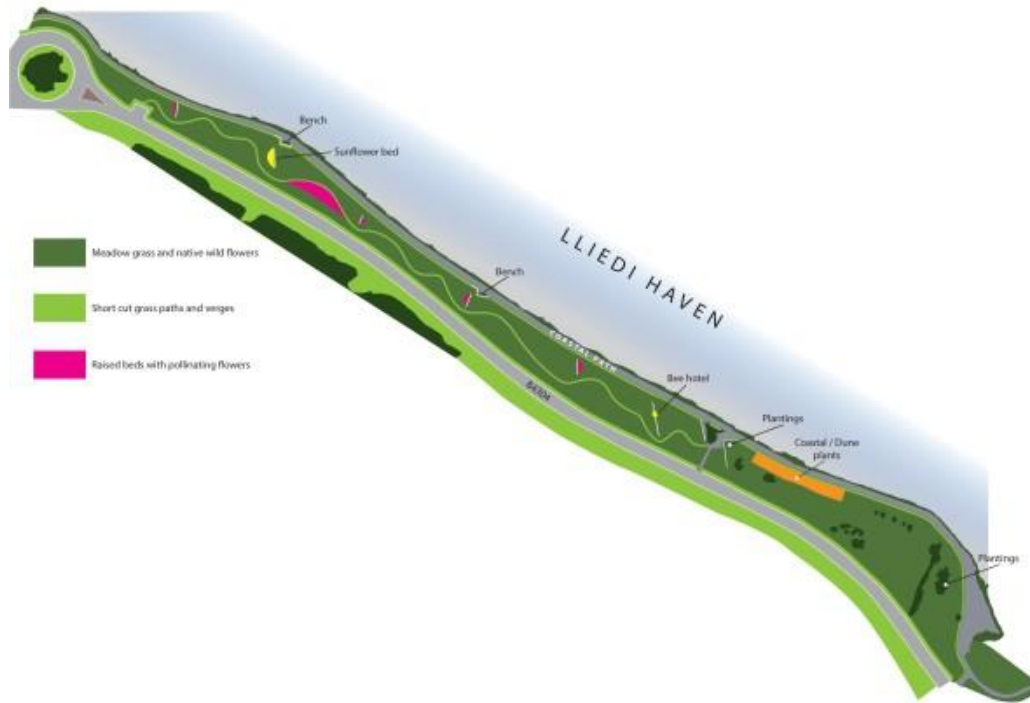

Old Tregib school, Llandeilo

Rob Parry - ecologist/INNC	Amman Valley	Green hay project in the Amman Valley working on 5 sites and in partnership with BBNP	Completed

APPENDIX 1
CCC - Outdoor Recreation
Schematic of project